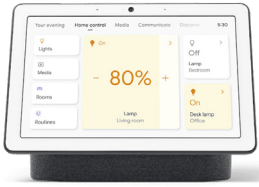

CONTROL YOUR SYSTEM WITH VOICE

With Daikin Airbase your ducted system can now be part of the Google and Amazon home automation ecosystem alongside 3rd party supplied lights, garage doors, security systems etc.

By linking your Airbase account with Google Home or Amazon Alexa, the Daikin ducted system can be operated directly from their companion app or smart speaker.

Google/Amazon Smart Speaker and Home Automation Ecosystem Purchased Separately